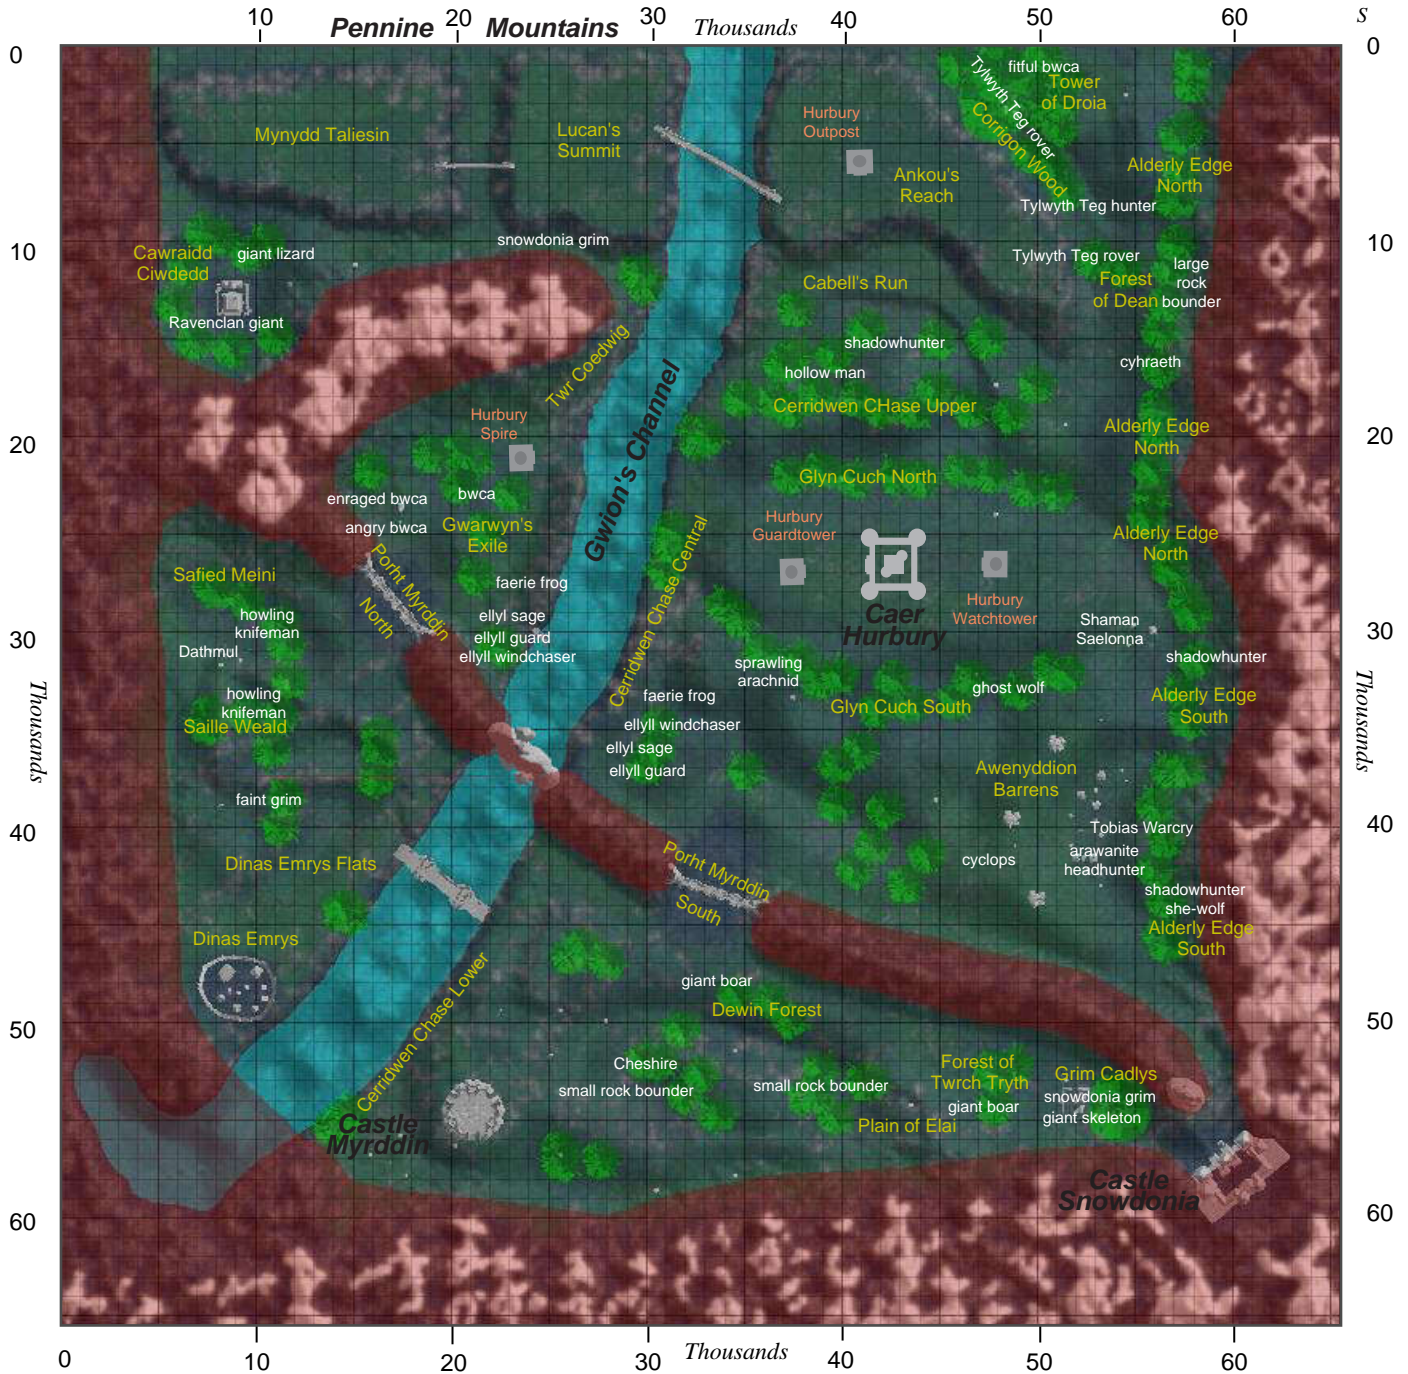

Snowdonia

Game coordinates are given E-W, N-S.

© 2004 Kallisti & Kallora, Order of the Illuminati, Albion, Galahad, all rights reserved

Updated 2 May 2004

Monsters and approx levels:

Name	Level Range	Name	Level Range	Name	Level Range
angry bwca	yellow	enraged bwca	yellow	Ravencian giant	orange
arawanite headhunter	green	faerie frog	grey	shadowhunter	blue
Cheshire	green	faint grim	grey	shadowhunter she-wolf	blue
cyclops	blue	fitful bwca	green	Shaman Saelonna	green
cyhraeth	orange/yellow	giant boar	green/grey	small rock bounder	grey
Dathmul	blue	giant lizard	blue/green	sprawling arachnid	34
ellyph guard	orange/yellow	hollow man	blue	Tobias Warcry	blue
ellyph sage	orange	howling knifeman	grey	Tylywth Teg hunter	yellow/blue
ellyph windchaser	yellow	large rock bounder	yellow	Tylywth Teg rover	yellow/blue